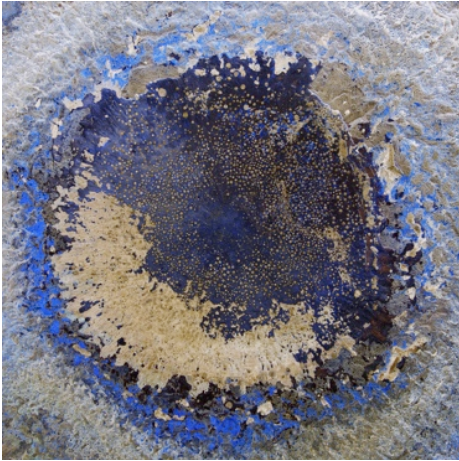

SPAZIO — NOBILE

Well 3

Dye infused photograph on aluminium, 45,5 x 45,5 x 7,5 cm, 2016, edition 1/5
2800€ incl. VAT 6%