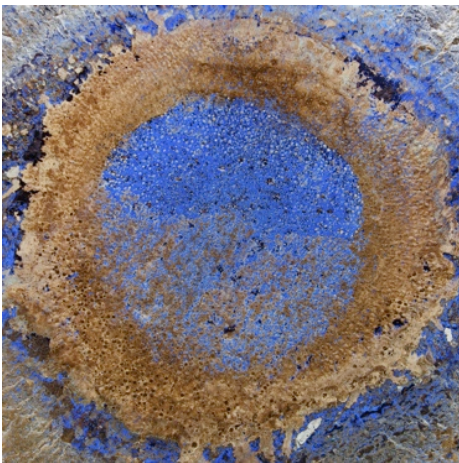

lc@spazionobile.com
ggs@spazionobile.com
spazionobile.com

Artist and MacArthur Fellow, Tom Joyce, forges multi-ton industrial remnants and byproducts of large scale manufacturing into artworks that direct one's attention toward iron's micro & macro function in the universe - from its silent meander through the bloodstream of oxygen breathing life forms, to its performative role at Earth's core where dynamic movement creates the entire geo-magnetic field that keeps the planet tethered in orbit around the sun.

About the projet

This photographic series investigates microstructures inherent in iron, the raw material I use to forge sculpture. A distinct dendritic pattern, as unique as a human fingerprint, develops when molten iron slowly cools inside massive ingot molds during the first phase of its manufacture. The strength of the material is determined at the moment of its birth and, in essence, it's "genetic code" is reflected in the re-crystallization recorded in these images of iron and steel ingots colored by impurities that rise and settle on its surface.

SPAZIO — NOBILE

Price List / liste des prix

Saison IV – Season IV - Crystallized

Well I –II - III –IV- V, dye infused photographs on aluminum, edition of 5, 2016,
45,5 x 45,5 x 7,5 cm, framed

Well 1

Dye infused photograph on aluminium, 45,5 x 45,5 x 7,5 cm, 2016, edition 1/5
2800€ incl. VAT 6%

Well 2

Dye infused photograph on aluminium, 45,5 x 45,5 x 7,5 cm, 2016, edition 1/5
2800€ incl. VAT 6%

SPAZIONOBILE
by Pro Materia Gallery
Contemporary Applied Arts,
Design & Photography

Rue Franz Merjay 142
B-1050 Brussels, Belgium