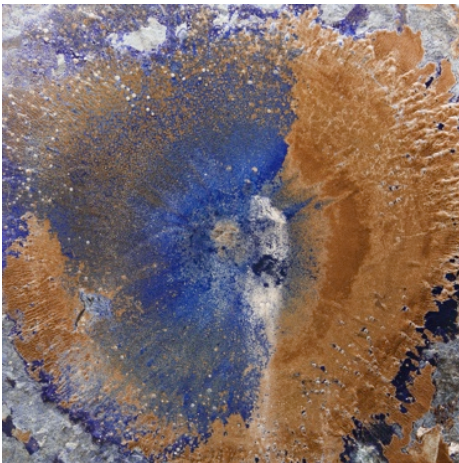

Well 4

Dye infused photograph on aluminium, 45,5 x 45,5 x 7,5 cm, 2016, edition 1/5
2800€ incl. VAT 6%

SPAZIONOBILE

by Pro Materia Gallery

Contemporary Applied Arts,

Design & Photography

Rue Franz Merjay 142

B-1050 Brussels, Belgium

lc@spazionobile.com

ggs@spazionobile.com

spazionobile.com