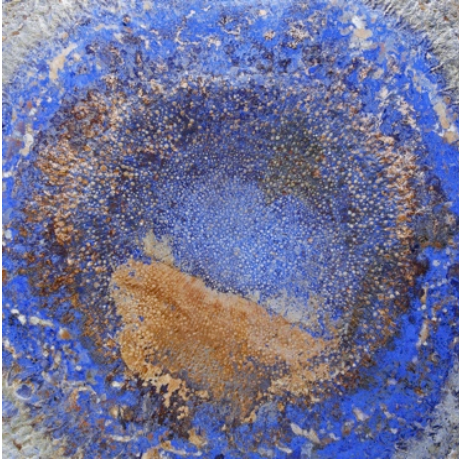

About the projet

This photographic series investigates microstructures inherent in iron, the raw material I use to forge sculpture. A distinct dendritic pattern, as unique as a human fingerprint, develops when molten iron slowly cools inside massive ingot molds during the first phase of its manufacture. The strength of the material is determined at the moment of its birth and, in essence, it's "genetic code" is reflected in the re-crystallization recorded in these images of iron and steel ingots colored by impurities that rise and settle on its surface.

spazionobile.com

SPAZIO — NOBILE

Well 5

Dye infused photograph on aluminium, 45,5 x 45,5 x 7,5 cm, 2016, edition 1/5

2800€ incl. VAT 6%

SPAZIO NOBILE

by Pro Materia Gallery

Contemporary Applied Arts,