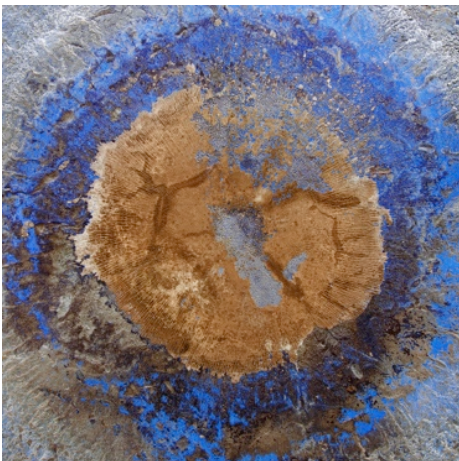

lc@spazionobile.com
ggs@spazionobile.com
spazionobile.com

Artist and MacArthur Fellow, Tom Joyce, forges multi-ton industrial remnants and byproducts of large scale manufacturing into artworks that direct one's attention toward iron's micro & macro function in the universe - from its silent meander through the bloodstream of oxygen breathing life forms, to its performative role at Earth's core where dynamic movement creates the entire geo-magnetic field that keeps the planet tethered in orbit around the sun.

About the projet

This photographic series investigates microstructures inherent in iron, the raw material I use to forge sculpture. A distinct dendritic pattern, as unique as a human fingerprint, develops when molten iron slowly cools inside massive ingot molds during the first phase of its manufacture. The strength of the material is determined at the moment of its birth and, in essence, it's "genetic code" is reflected in the re-crystallization recorded in these images of iron and steel ingots colored by impurities that rise and settle on its surface.

SPAZIO — NOBILE

Price List / liste des prix

Saison IV – Season IV - Crystallized

Well I –II - III –IV- V, dye infused photographs on aluminum, edition of 5, 2016,
45,5 x 45,5 x 7,5 cm, framed

Well 1

Dye infused photograph on aluminium, 45,5 x 45,5 x 7,5 cm, 2016, edition 1/5
2800€ incl. VAT 6%