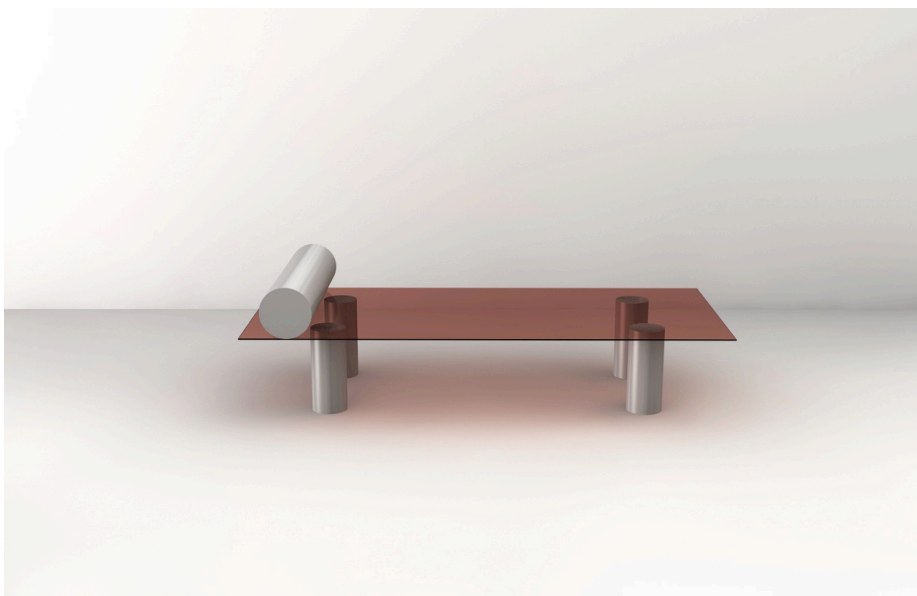

SPAZIO — NOBILE

Price List / liste des prix

Saison IV – Season IV - Crystallized

SPAZIONOBILE
by Pro Materia Gallery
Contemporary Applied Arts,
Design & Photography

Rue Franz Merjay 142
B-1050 Brussels, Belgium

lc@spazionobile.com
ggs@spazionobile.com
spazionobile.com

A Day Bed, aluminium and dirty pink laminated flat glass, 85 x 35 x 190 cm, 2017, in collaboration with Allaert Aluminium (BE)

12 000 € incl. VAT (6%)